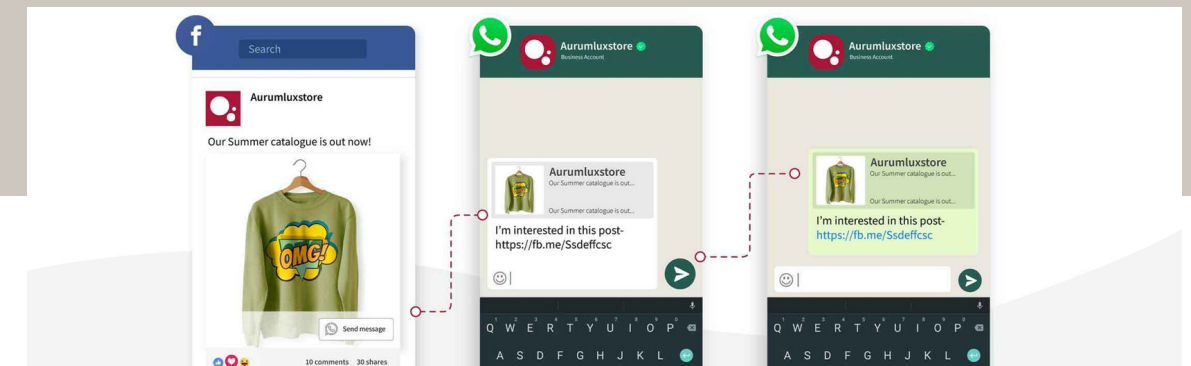

INSTA POST : 2000X2000

INSTA CAROUSAL : 3PAGE

INSTA STORY:
1080x1920px

WHATSAPP AD

*content to be given by client