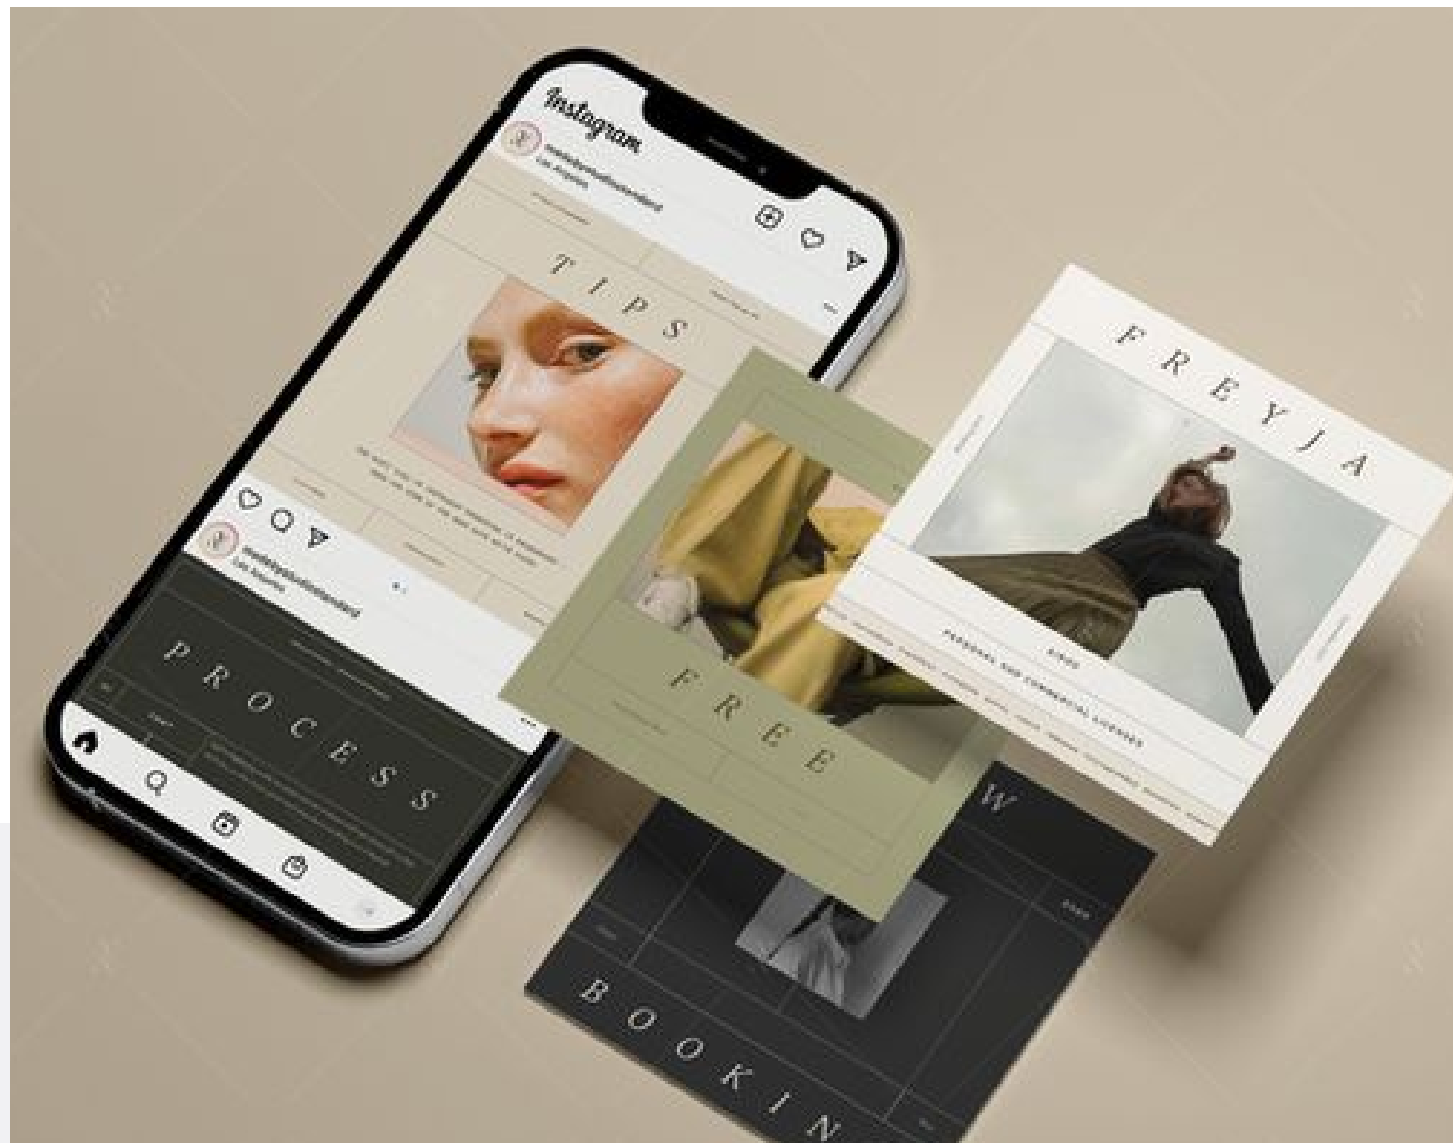

Service Card

for Social Media Ad Design

Verve Assistance

OUR STORY

A group of skilled and experienced individuals coming together to provide services, elevate the industry, and support each other in achieving their goals.

WWW.VERVEASSISTANCE.COM

SERVICES

WHAT WE PROVIDE

- SOCIAL MEDIA AD DESIGN
- GRAPHIC DESIGN
- OUTSOURCING
- TRAINING & DEVELOPMENT

DIGITAL CREATIVES

INSTA POST : 2000X2000

INSTA CAROUSAL : 3PAGE

INSTA STORY:
1080x1920px

HALF PAGE AD (300X600 px)

FULL BANNER (468X60 px)

SQUARE POP-UP(250X250 px)

A close-up photograph of a person's hands holding a white pen, poised to write on a document. The document features a color palette and a laptop keyboard is visible in the background. The scene is set on a wooden desk with various papers and a spiral notebook.

BANNER AD DESIGN : 1080X1350 px

WIDE SKYSCRAPER AD DESIGN : 160X600 px

BILLBOARD AD DESIGN : 970X250 px

VERTICAL BANNER AD DESIGN : 120X240 px

LARGE LEADERBOARD AD DESIGN : 970X90 px

CONTACTS

LET'S WORK TOGETHER